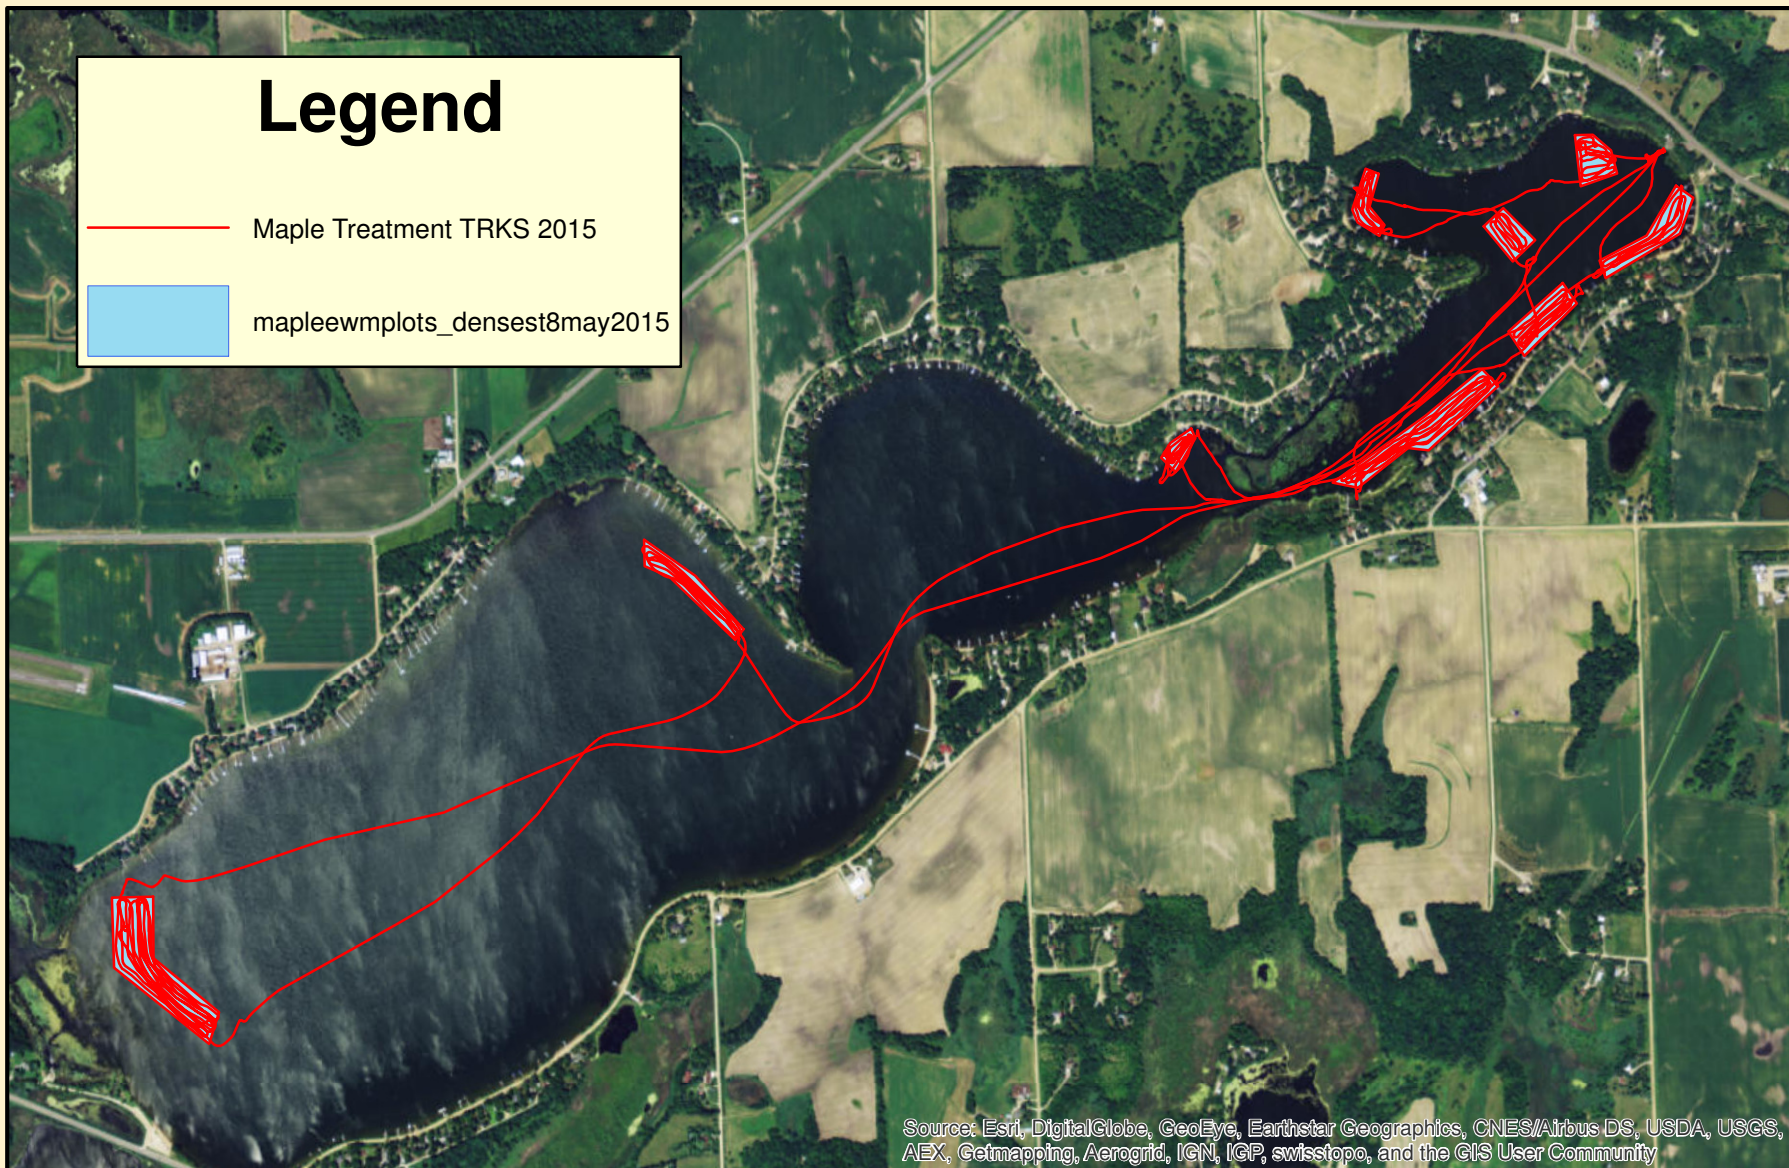

Legend

- Maple Treatment TRKS 2015
- mapleewmplots_densest8may2015

Source: Esri, DigitalGlobe, GeoEye, Earthstar Geographics, CNES/Airbus DS, USDA, USGS, AEX, Getmapping, Aerogrid, IGN, IGP, swisstopo, and the GIS User Community

**2015 EWM Treatment
Maple Lake, Wright Cty
Treat Date: June 2, 2015 Acres: 29.4**